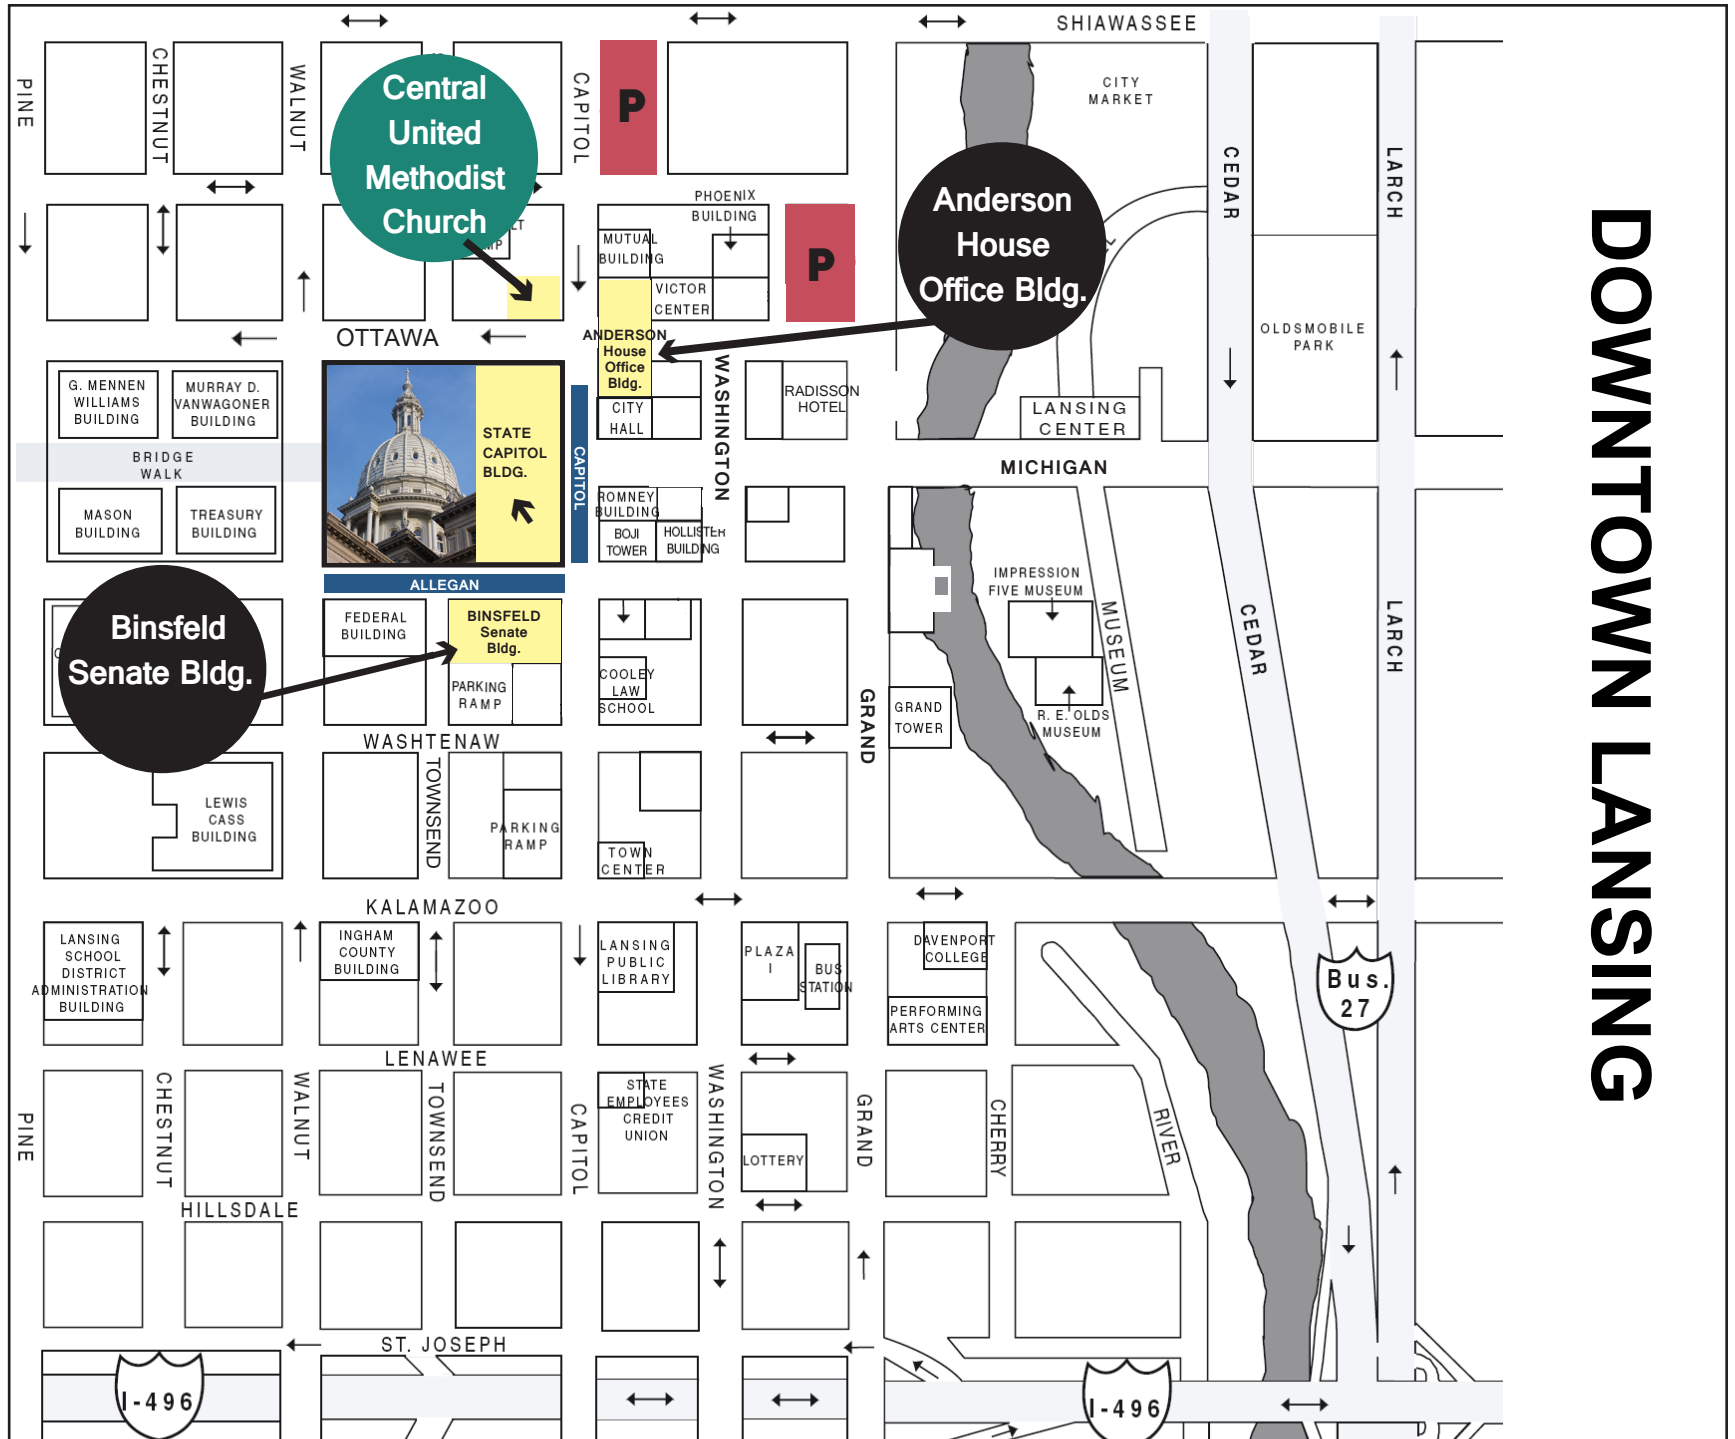

Program starts at Central United Methodist Church; 215 N. Capitol Avenue; Lansing

DOWNTOWN LANSING

Central United Methodist Church

Anderson House Office Bldg.

Binsfeld Senate Bldg.